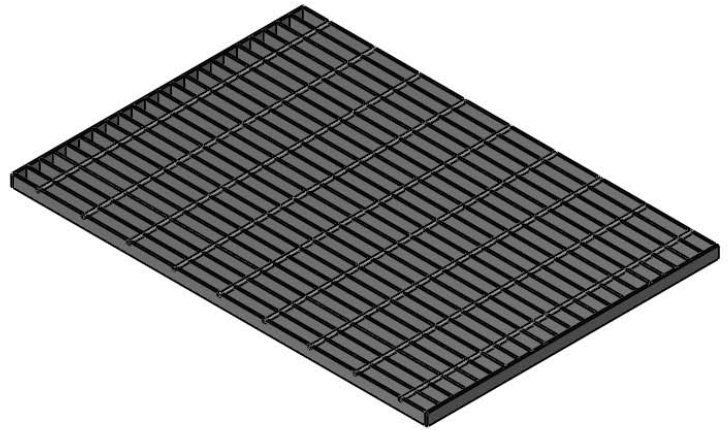

South Bay Foundry

WWW.SOUTHBAYFOUNDRY.COM

PHONE: (619) 956-2780 FAX: (619) 956-2788

E1410G

24x36 M NT GRATE

GENERAL INFORMATION

- *MATERIAL: STEEL ASTM A36
- *FINISH: HOT DIP GALVANIZED ASTM A123

APPROVED