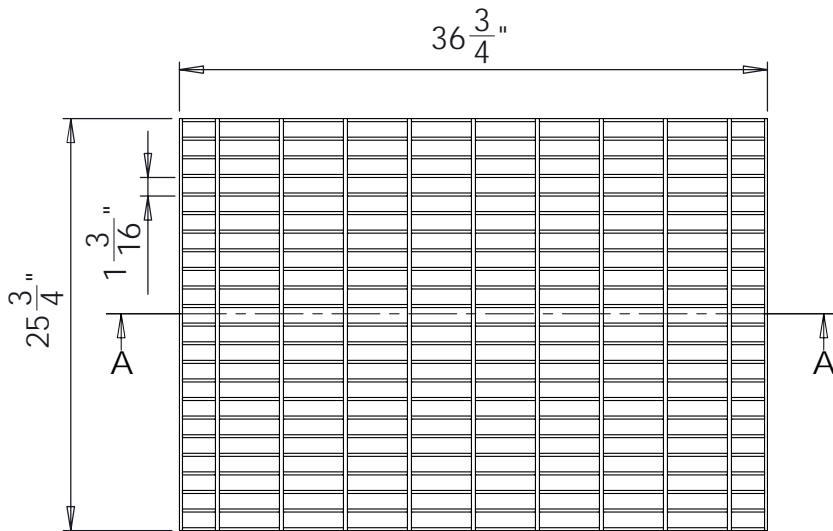

South Bay Foundry

WWW.SOUTHBAYFOUNDRY.COM

PHONE: (619) 956-2780 FAX: (619) 956-2788

E1410G

24x36 M NT GRATE

GENERAL INFORMATION

- *MATERIAL: STEEL ASTM A36
- *FINISH: HOT DIP GALVANIZED ASTM A123

APPROVED